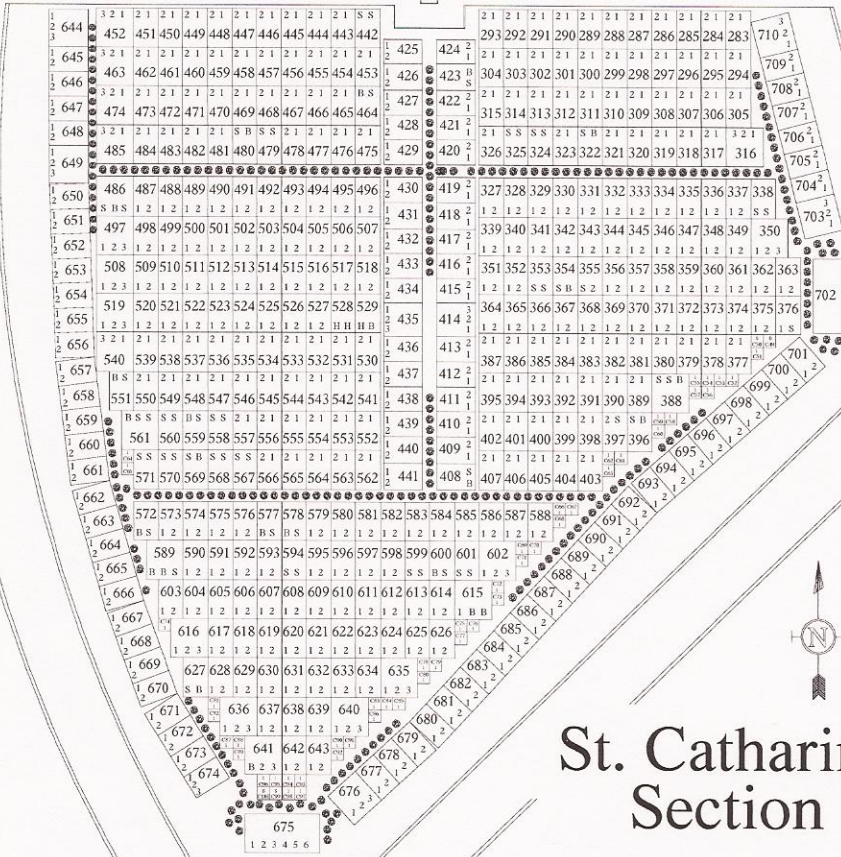

Typical lot Diagram

St. Catharine Section

Holy Cross Cemetery
 St. Catharine Section (Overall) (7 of 7)
 7/1/2011

11539 National Road SW
 Pataskala, OH 43062
 Phone: 740-927-4442

Cemetery Mapping Services
CMS
 219 Webbshaw Drive
 Centerville OH, 45458