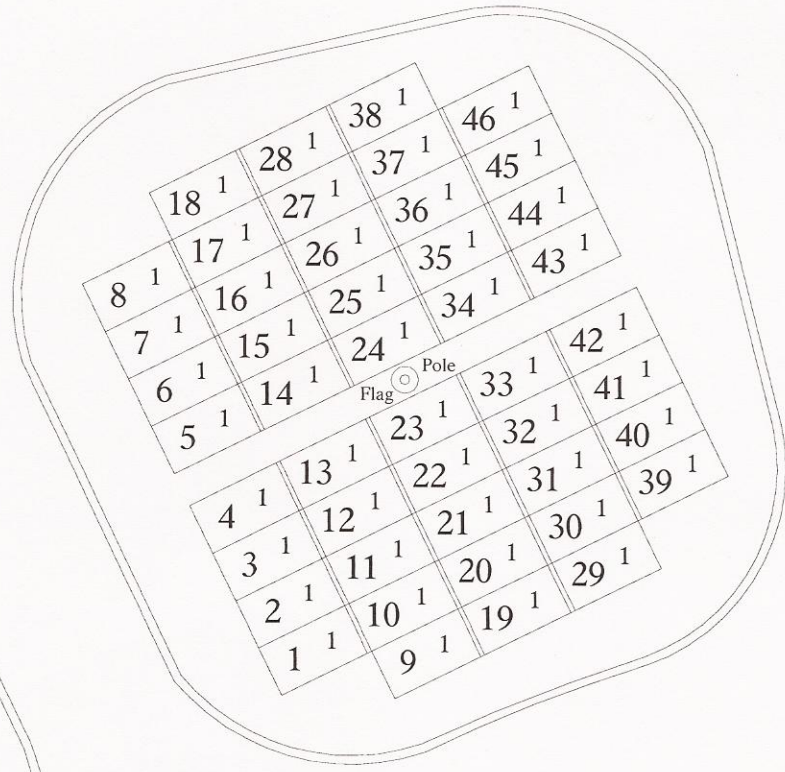

Typical Lot Diagram

ROAD

Priest Section

Holy Cross Cemetery
 Priest
 7/1/2011

11539 National Road SW
 Pataskala, OH 43062
 Phone: 740-927-4442

Cemetery Mapping
CMS Services
 219 Webbshaw Drive
 Centerville OH, 45458