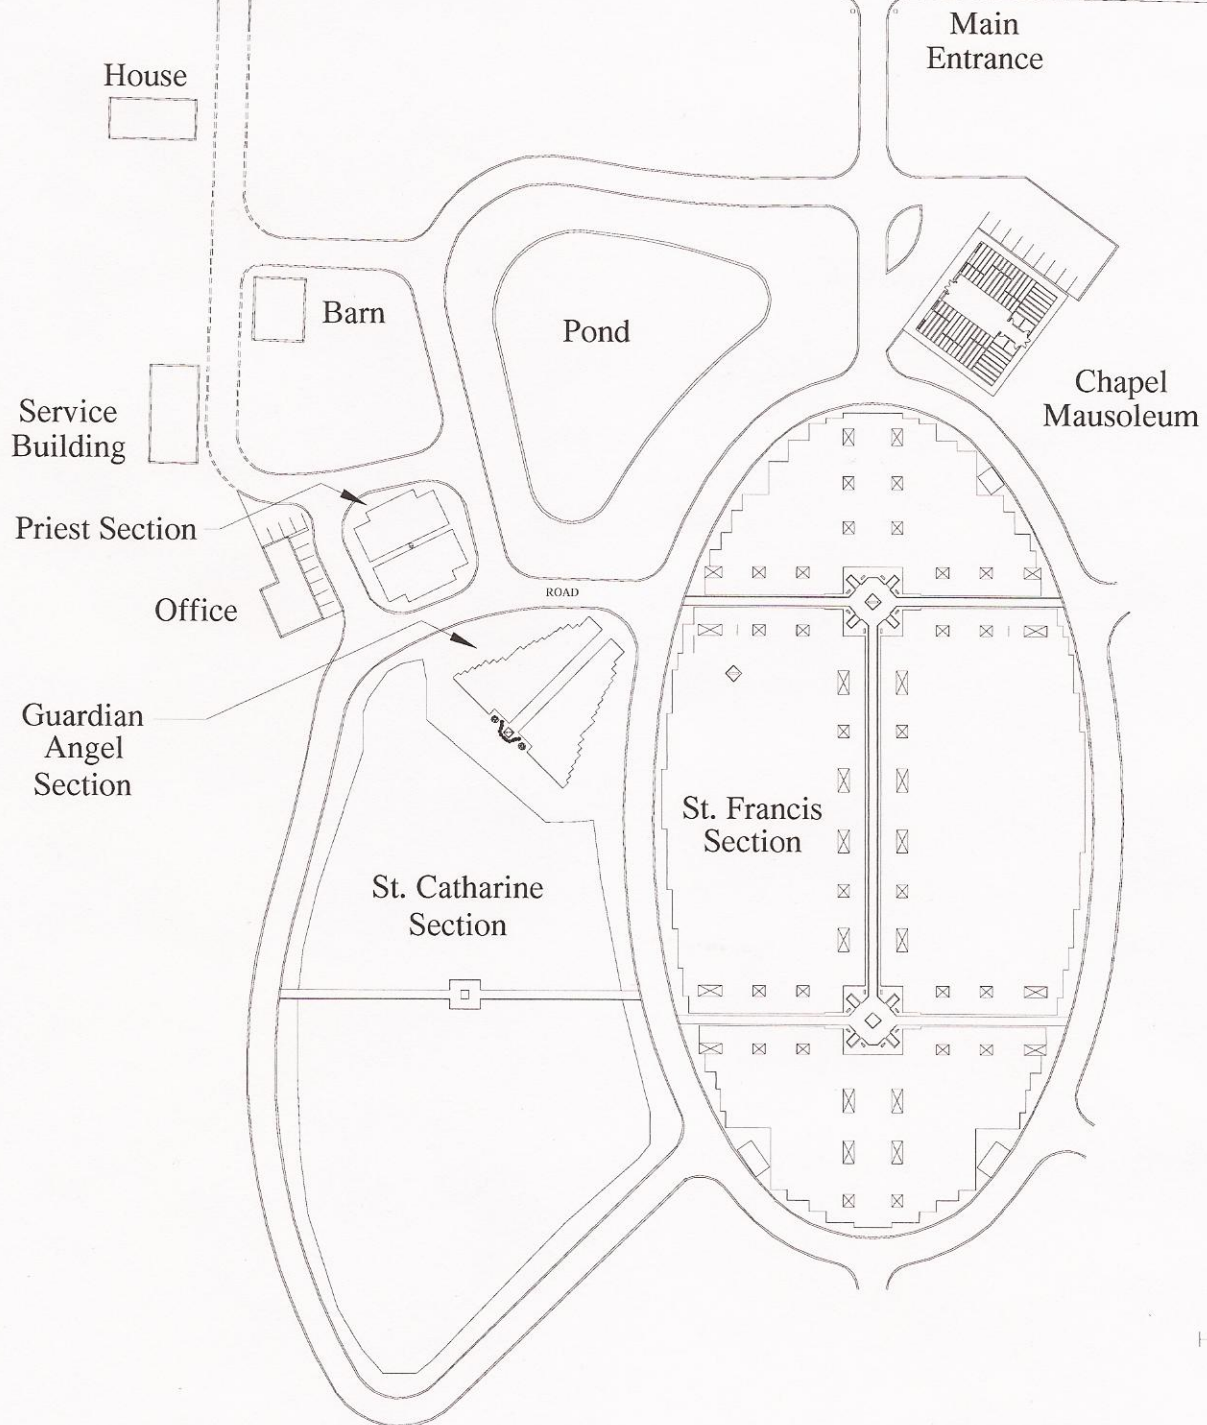

U.S. Hwy 40 - National Rd. SW

Holy Cross Cemetery - Pataskala, Ohio
Overall Map

Holy Cross Cemetery
Overall Map
7/1/2011

11539 National Road SW
Pataskala, OH 43062
Phone: 740-927-4442

Cemetery Mapping Services
CMS
219 Webbshaw Drive
Centerville OH. 45458