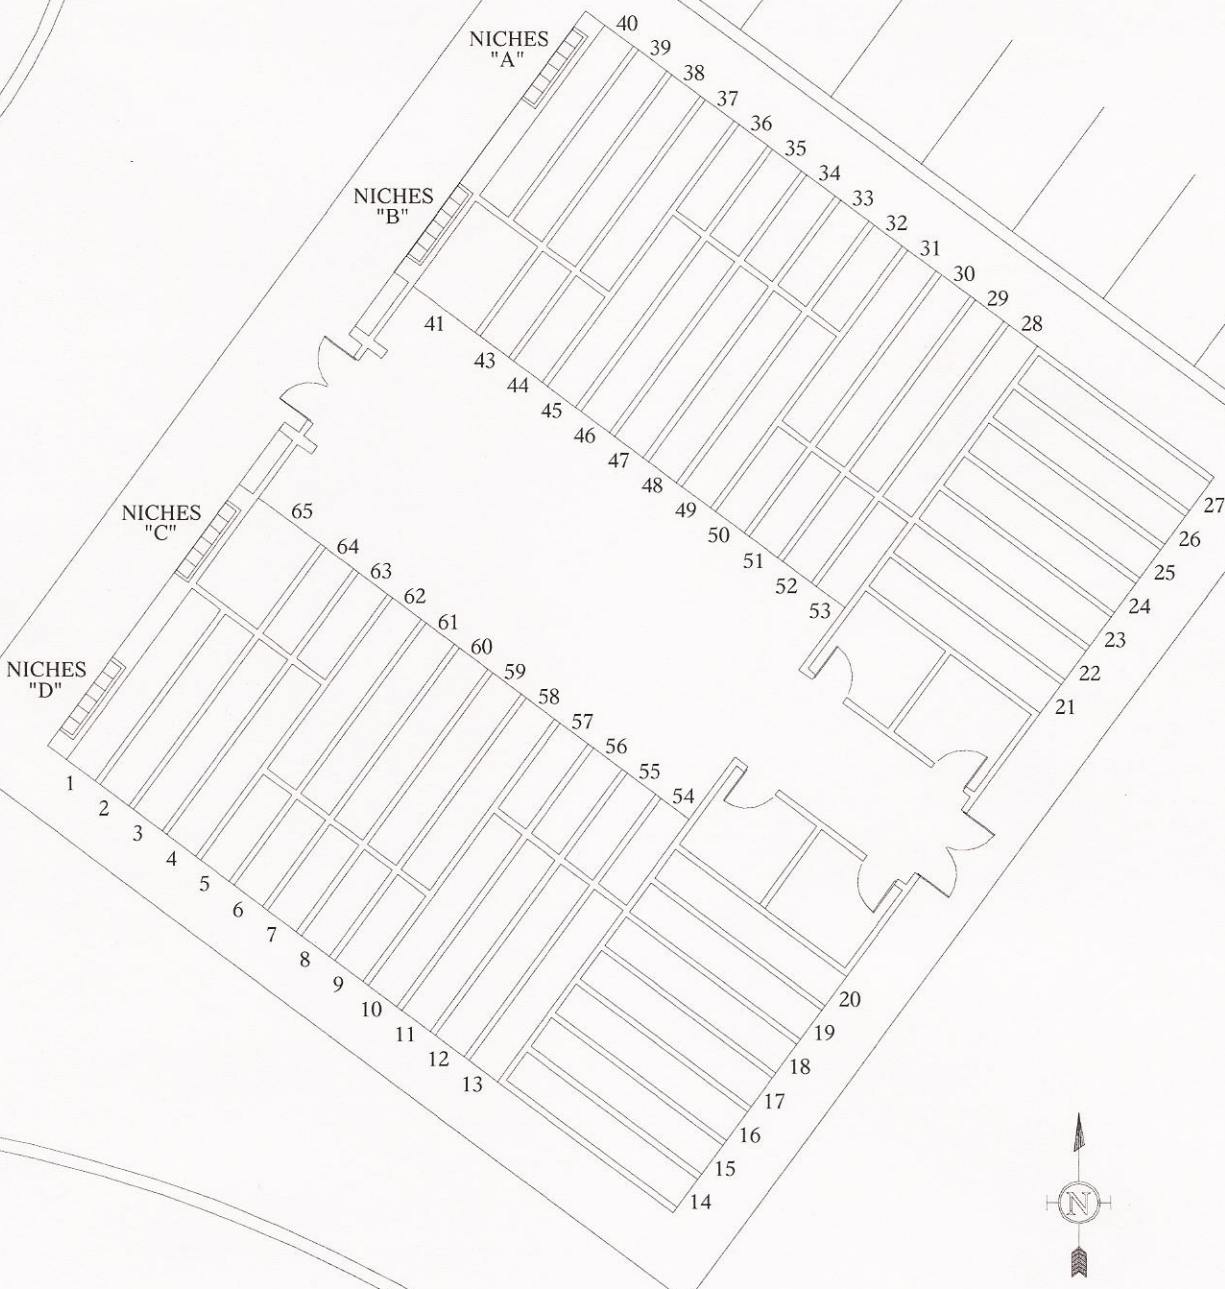

Parking

Road

# Chapel Mausoleum Plan View

*Holy Cross Cemetery*  
 Chapel Mausoleum Plan  
 7/1/2011

11539 National Road SW  
 Pataskala, OH 43062  
 Phone: 740-927-4442

Cemetery Mapping Services  
**CMS**  
 219 Webbshaw Drive  
 Centerville OH, 45458